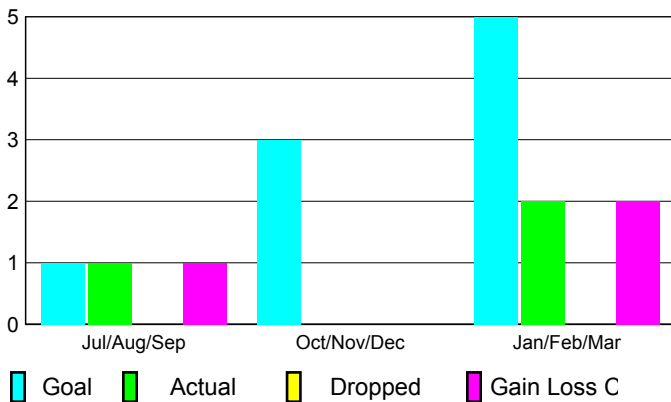

## CLUBS

**Club Results  
2009-2010**

**Clubs  
2008-2009**

Month	New Club	Actual New	Actual Dropped	Gain/Loss of	Gain/Loss of
	Goal	Clubs	Clubs	Clubs	Clubs
Jul/Aug/Sep	1	1	0	1	-1
Oct/Nov/Dec	3	0	0	0	0
Jan/Feb/Mar	5	2	0	2	-1
<b>Totals</b>	<b>9</b>	<b>3</b>	<b>0</b>	<b>3</b>	<b>-2</b>

### Club Results 2009-2010

Goal, New, Dropped, Gain/Loss

### Comparison of Club Gain/Loss

Current Year Compared to the Previous Year