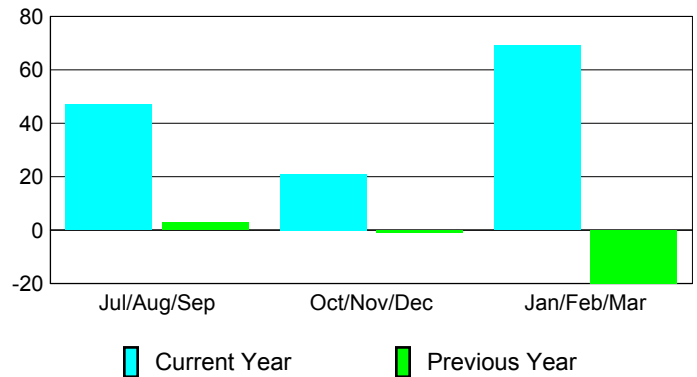

Comparison of Membership Gain/Loss

Current Year Compared to the Previous Year