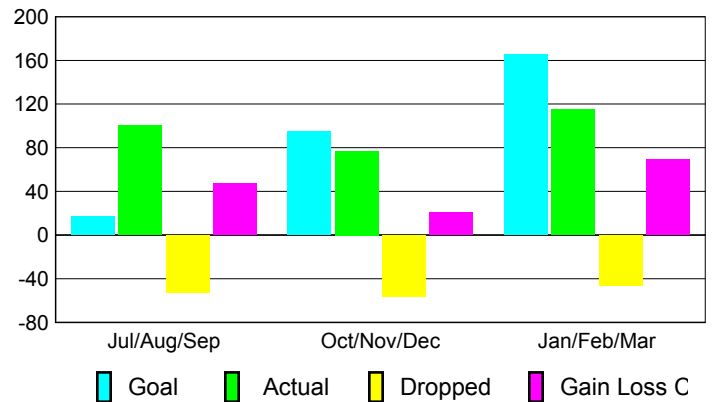

### YTD Status Quo Clubs 2009-2010

Status Quo Clubs Compared to Status Quo Members

## MEMBERSHIP

**Membership Results  
2009-2010**

**Membership  
2008-2009**

Month	Net Memb	Actual New	Actual Dropped	Gain/Loss of	Gain/Loss of
	Goal	Mem	Mem	Mem	Mem
Jul/Aug/Sep	17	100	-53	47	3
Oct/Nov/Dec	95	77	-56	21	-1
Jan/Feb/Mar	165	115	-46	69	-20
<b>Totals</b>	<b>277</b>	<b>292</b>	<b>-155</b>	<b>137</b>	<b>-18</b>

### Membership Results 2009-2010

Goal, New, Dropped, Gain/Loss

### Comparison of Membership Gain/Loss

Current Year Compared to the Previous Year