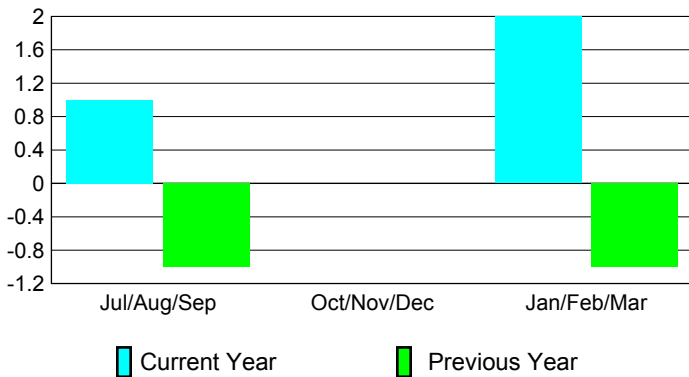

Comparison of Club Gain/Loss

Current Year Compared to the Previous Year